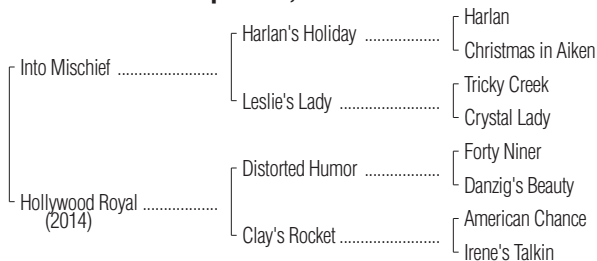

BAY COLT

**By INTO MISCHIEF** (2005). Black-type winner of \$597,080, CashCall Futurity [G1] (HOL, \$403,000), etc. Leading sire 3 times, sire of 11 crops of racing age, 1436 foals, 1028 starters, 111 black-type winners, 753 winners of 2234 races and earning \$122,546,934, 6 champions, including Gamine [G1] (\$1,771,500), Authentic [G1] (6 wins, \$7,201,200), Covfefe [G1].

**1st dam**

HOLLYWOOD ROYAL, by Distorted Humor. Winner at 3, \$39,615. Dam of 2 other registered foals, 2 of racing age, including a 2-year-old of 2022, 1 to race.

**2nd dam**

**Clay's Rocket**, by American Chance. 4 wins at 2 and 4, \$104,983, 2nd Incredible Revenge S. (MTH, \$11,000), etc. Dam of 5 winners, including--

**Laurie's Rocket** (c. by Bluegrass Cat). 6 wins, 2 to 4, \$515,858, Hot Springs S. [L] (OP, \$45,000), Bachelor S. (OP, \$45,000), 2nd Chick Lang S. [L] (PIM, \$20,000), Bet on Sunshine S. (CD, \$13,405), Kelly's Landing S. (CD, \$13,120), Sugar Bowl S. (FG, \$12,000), 3rd Churchill Downs S. [G2] (CD, \$42,585), RTN True North H. [G2] (BEL, \$40,000), Stoll Keenon Ogden Phoenix S. [G3] (KEE, \$17,500), Maryland Sprint H. [G3] (PIM, \$15,000), Bet on Sunshine S. (CD, \$6,083), King Cotton S. (OP, \$6,000).

**Wide Excellent** (c. by Midnight Lute). 15 wins, 3 to 8, ¥55,012,500, in Japan, 3rd Keiyo S. [LR]. (Total: \$482,663).

Jenny's Rocket. Placed at 3, \$22,360. Dam of 2 winners, including--

**Necker Island** (c. by Hard Spun). 6 wins, 2 to 5, 2022, \$735,897, Bet on Sunshine S. [L] (CD, \$183,450), 2nd Aristides S. [L] (CD, \$38,950), 3rd Indiana Derby [G3] (IND, \$31,680), Runhappy Ellis Park Derby [L] (ELP, \$18,775), Kentucky Downs TVG Preview Mint Million S. [L] (ELP, \$10,000).