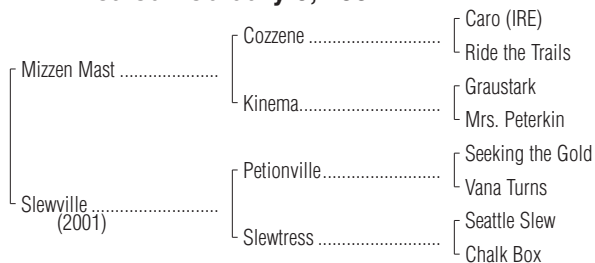

Barn
35

CHESTNUT FILLY
Foaled February 9, 2007

Hip No.
568

CHESTNUT FILLY

By MIZZEN MAST (1998). Stakes winner of \$554,146, Malibu S. [G1], etc. Sire of 3 crops of racing age, 254 foals, 153 starters, 9 stakes winners, 88 winners of 166 races and earning \$5,897,633, including Mast Track (to 4, 2008, \$614,622, Hollywood Gold Cup S. [G1] (HOL, \$450,000)-ntr), Jibboom (\$229,700, Lexus Raven Run S. [G2] (KEE, \$186,000)), Tropical Light (\$774,246, Hyogo Junior Grand Prix, etc.), Armonk (to 3, 2008, \$189,155), Moonee Ponds (\$135,079, Bedanken S. [L] (FG, \$60,000)).

1st dam

SLEWVILLE, by Petionville. 2 wins at 3, \$124,747, Lady Hallie S.-R (HAW, \$55,710), Purple Violet S.-R (AP, \$51,510). Dam of 1 registered foal, above.

2nd dam

SLEWTRESS, by Seattle Slew. Unraced. Dam of 3 foals to race, 3 winners--

SLEWVILLE (f. by Petionville). Stakes winner, above.

Big Slew. 8 wins, 3 to 5, placed at 6, 2008, \$150,526.

Daishin Box. Winner at 3, ¥8,500,000, in Japan. (Total: \$65,490).

3rd dam

CHALK BOX, by White Fir. 13 wins, 2 to 7, \$330,824, Washington Oaks [L] (LGA, \$37,250), Broderick Memorial S. (LGA, \$25,407), Bellingham H. (LGA, \$20,000), Green River Valley S. (LGA, \$19,650), Washington Stallion S.-R (LGA, \$24,959), Ms. S.-R (LGA, \$17,100), 2nd Mercer Girls S. (LGA, \$9,468), Ingenuie H. (LGA, \$6,000), Seafair Queen S. (LGA, \$6,000), 3rd Rancho de Los Aviadores H.-R (BM, \$4,200), Golden State H.-R (BM, \$3,750). Sister to **PENCIL BOX**. Dam of 4 winners, including--