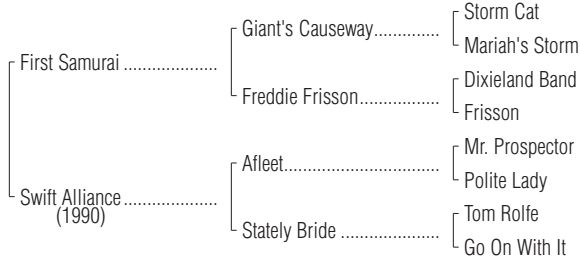

Hip No.
206

CHESTNUT FILLY
Foaled April 23, 2008

Barn
1

CHESTNUT FILLY

By FIRST SAMURAI (2003). Stakes winner of 5 races in 8 starts at 2 and 3, \$915,075, Champagne S. **[G1]** (BEL, \$300,000), Hopeful S. **[G1]** (SAR, \$150,000), Fountain of Youth S. **[G2]** (GP, \$180,000), 2nd Hutcheson S. **[G2]** (GP, \$30,000), 3rd Breeders' Cup Juvenile **[G1]** (BEL, \$174,900). **His first foals are weanlings of 2008.** Son of European horse of the year Giant's Causeway, among the leading sires, sire of 48 stakes winners, including champion Shamardal **[G1]** (\$1,931,770), and of Primary **[G3]**.

1st dam

SWIFT ALLIANCE, by Afleet. 4 wins to 3, \$82,542, Belle Isle S. (DET, \$15,975), 2nd Star Shoot S. [L] (WO, \$15,358(CAN)). Sister to **White Ensign**. Dam of 10 registered foals, 9 of racing age, 7 to race, 7 winners, including--

SKY ALLIANCE (f. by Sky Classic). 2 wins at 2, \$325,733, Natalma S. || **[G3]**, Cup and Saucer S.-R (WO, \$150,000(CAN)). Producer.

CLASSIC ALLIANCE (c. by Sky Classic). 7 wins, 2 to 7, \$172,428, Sport City || H. [L] (LAD, \$30,000), 3rd Cup and Saucer S.-R (WO, \$12,489(CAN)).