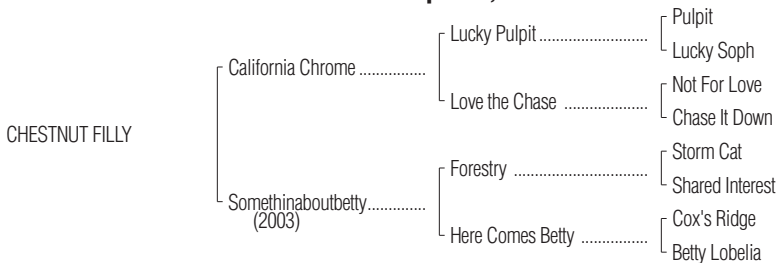

Consigned by Taylor Made Sales Agency, Agent for

Barn
3 & 4

Siena Farm LLC
CHESTNUT FILLY
Foaled April 5, 2018

Hip No.
97

By CALIFORNIA CHROME (2011). Horse of the year twice, classic winner of 16 races, 2 to 5, \$14,752,650, Kentucky Derby [G1] (CD, \$1,417,800), Preakness S. [G1] (PIM, \$900,000), TVG Pacific Classic S. [G1] (DMR, \$600,000), Santa Anita Derby [G1] (SA, \$600,000), Hollywood Derby [G1] (DMR, \$180,000), Awesome Again S. [G1] (SA, \$180,000), Emirates Airline Dubai World Cup [G1], San Felipe S. [G2] (SA, \$180,000), San Pasqual S. [G2] (SA, \$120,000), etc. **His first foals are yearlings of 2019.**

1st dam

SOMETHINABOUTBETTY, by Forestry. 5 wins, 2 to 4, \$342,792, Maryland Juvenile Filly Championship S.-R (LRL, \$45,000), Country Life Farm S.-R (PIM, \$37,500), Rokeby Rose S.-R (AQU, \$43,500), Alma North S.-R (TIM, \$27,000), 2nd Lake George S. [G3] (SAR, \$22,580), Wishing Well H. [L] (SA, \$16,220), Pearl Necklace S.-R (PIM, \$15,000), Castle Royale S. (BEL, \$13,540), etc. Dam of 6 other registered foals, 6 of racing age, including a 2-year-old of 2019, 4 to race, 3 winners, including--

Dewey Square (g. by Bernardini). 2 wins at 2, \$103,182, 3rd Kentucky Jockey Club S. [G2] (CD, \$16,298).

Cyrielle (f. by Animal Kingdom). 2 wins at 3, \$42,487.

2nd dam

HERE COMES BETTY, by Cox's Ridge. Unplaced. Dam of 7 winners, including--
SOMETHINABOUTBETTY (f. by Forestry). Black-type winner, above.