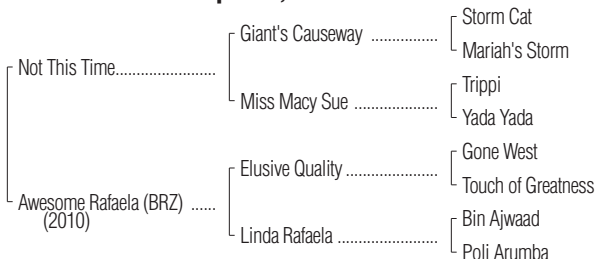

Hip No.
1918

DARK BAY OR BROWN FILLY
Foaled April 4, 2018

Barn
22 & 23

DARK BAY OR
BROWN FILLY

By NOTTHIS TIME (2014). Black-type winner of 2 races in 4 starts at 2, \$454,-183, Iroquois S. [G3] (CD, \$90,210), 2nd Breeders' Cup Juvenile [G1] (SA, \$340,000). **His first foals are yearlings of 2019.** Son of European horse of the year Giant's Causeway, leading sire 3 times, sire of 188 black-type winners, 8 champions, including Shamardal (\$1,931,770, Gainsborough Poule d'Essai des Poulains-French Two Thousand Guineas [G1], etc.), Take Charge Brandi [G1] (\$1,692,126), Giant's Steps [G1] (\$372,939).

1st dam

AWESOME RAFAELA (BRZ), by Elusive Quality. Winner at 2 and 3, 24,731 reals, in Brazil. (Total: \$11,751). Sister to **Baby Go Far (BRZ)**. Dam of 1 registered foal, above.

2nd dam

LINDA RAFAELA, by Bin Ajwaad. 3 wins at 3, 98,966 reals, in Brazil, Grande Premio Marciano de Aguiar Moreira [G1], 2nd Grande Premio Henrique Possolo [G1], 3rd Grande Premio Roberto e Nelson Grimaldi Seabra [G1]. (Total: \$32,514). Dam of 8 other foals, 7 to race, 5 winners, incl.--

VIVA RAFAELA (BRZ) (f. by Know Heights (IRE)). Winner at 2 and 3, 93,661 reals, in Brazil, Grande Premio Diana-Brazilian Oaks [G1]; winner at 4, \$199,972, in N.A./U.S., 2nd Glens Falls S. [G3] (SAR, \$30,000), Orchid S. [G3] (GP, \$30,000), Fasig-Tipton Waya S. [L] (SAR, \$20,000), 3rd Flower Bowl S. [G1] (BEL, \$60,000), New York S. [G2] (BEL, \$20,000), The Very One S. [G3] (GP, \$10,000). (Total: \$246,353). Producer.

Engagements: Breeders' Cup.

Foaled in Kentucky. (KTDF).