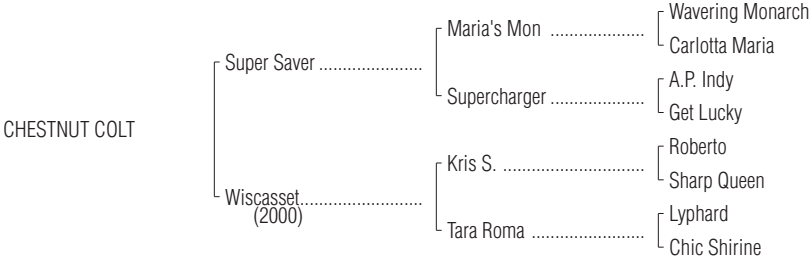

**Barn**  
**31**

**CHESTNUT COLT**  
**Foaled February 6, 2016**

**Hip No.**  
**2311**

**By SUPER SAVER (2007).** Classic winner of \$1,889,766, Kentucky Derby [G1] (CD, \$1,425,200), etc. Sire of 4 crops of racing age, 420 foals, 241 starters, 12 black-type winners, 152 winners of 329 races and earning \$12,062,279, including champion Runhappy (\$1,496,250, Breeders' Cup Sprint [G1] (KEE, \$820,000)-ntr, etc.), and of Competitive Edge (\$519,280, Hopeful S. [G1] (SAR, \$210,000), etc.), Embellish the Lace (\$441,540, Alabama S. [G1] (SAR, \$360,000)), Inside Straight [G2] (7 wins, \$752,889).

**1st dam**

**WISCASSET**, by Kris S. Unraced. Dam of 8 other registered foals, 8 of racing age, including a 2-year-old of 2017, 7 to race, 5 winners, including--

**COAL PLAY** (c. by Mineshaft). 5 wins, 2 to 4, \$528,068, Salvator Mile H. [G3]

|| (MTH, \$150,000), Majestic Prince S. (MTH, \$42,000), 2nd Haskell Invitational S. [G1] (MTH, \$200,000), What a Pleasure S. [L] (CRC, \$20,000).

Medomak (f. by Awesome Again). Unplaced in 1 start. Dam of--