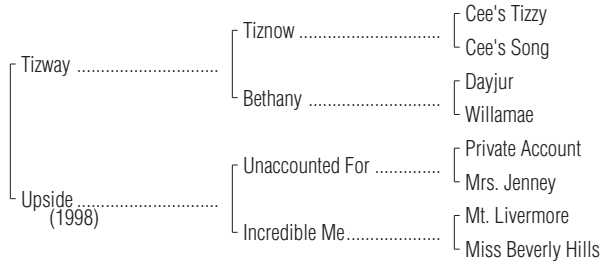

Consigned by Legacy Bloodstock (Tommy & Wyndee Eastham),

Hip No.
2570

Agent XII
BAY COLT

Barn
11

Foaled March 9, 2013

BAY COLT

By TIZWAY (2005). Black-type winner of 7 races, 3 to 6, \$1,359,274, Whitney Invitational H. **[G1]** (SAR, \$450,000), Metropolitan H. **[G1]** (BEL, \$300,000), Kelso H. **[G2]** (BEL, \$150,000), 3rd Jockey Club Gold Cup S. **[G1]** (BEL, \$75,000), Metropolitan H. **[G1]** (BEL, \$50,000), Gulfstream Park H. **[G2]** (GP, \$30,000), Charles Town Classic S. **[G3]** (CT, \$96,000). Half-brother to black-type winner Ticket to Seattle. **His first foals are yearlings of 2014.** Son of horse of the year Tiznow, among the leading sires.

Big Medicine Man (c. by Indian Charlie). Placed at 2 and 3, 2014, \$46,320. Tee G (g. by Touch Gold). Placed at 4, 2014.

2nd dam

INCREDIBLE ME, by Mt. Livermore. Winner, \$8,560. Dam of 9 winners, incl.--

Upside (f. by Unaccounted For). Black-type-placed winner, above.

Carolina Blue (f. by Victory Gallop). Unplaced. Dam of 4 winners, incl.--

Allstar (g. by Flower Alley). 2 wins at 3, 2014, \$42,568, 3rd Stanton S. | (DEL, \$5,670).

Shigeru Karin. Winner at 3, ¥12,590,000, in Japan. (Total: \$151,386).

Engagements: Breeders' Cup.

Foaled in Kentucky. (KTDF).