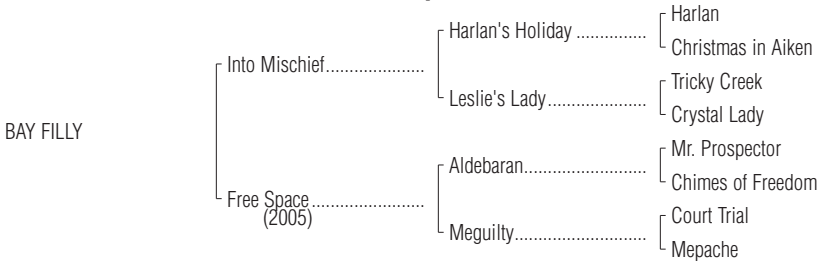

Hip No.
889

BAY FILLY
Foaled April 4, 2012

Barn
8

By INTO MISCHIEF (2005). Black-type winner of \$597,080, CashCall Futurity **[G1]** (HOL, \$403,000), etc. **His first foals are 3-year-olds of 2013.** Sire of 73 foals, 38 starters, 18 winners of 33 races and earning \$2,780,904, including black-type winners Goldencents (4 wins, \$1,280,000, Santa Anita Derby **[G1]** (SA, \$450,000), etc.), Vyjack (4 wins, \$542,200, Jerome S. **[G2]** (AQU, \$120,000), etc.), Sittin At the Bar (6 wins, \$382,140, Louisiana Futurity-R (FG, \$63,369), etc.), Mischievous Mama (\$121,530).

1st dam

FREE SPACE, by Aldebaran. 2 wins at 3, \$43,510. Dam of 2 other registered foals, 2 of racing age, including a 2-year-old of 2013, 1 to race--

BALMARAN (f. by Yes It's True). 3 wins at 2 and 3, 2013, \$59,713, Clasico Dia de la Mujer S., 3rd Clasico Ano Nuevo S., Accion de Gracias, etc.

2nd dam

MEGUILTY, by Court Trial. Winner at 3, \$7,062. Dam of 9 winners, including--

Willow Place (f. by Out of Place). 4 wins, 2 to 4, \$194,623, 2nd Belair S. || (LRL, \$8,680), Junior Champion S. (MTH, \$8,550), 3rd Landaura S. [L] || (LRL, \$5,934), Wide Country S. [L] (LRL, \$5,836), Inside Information S. (MTH, \$5,500), Twin Lights S. (MTH, \$5,400), Laura Gal S. (LRL, \$4,708).