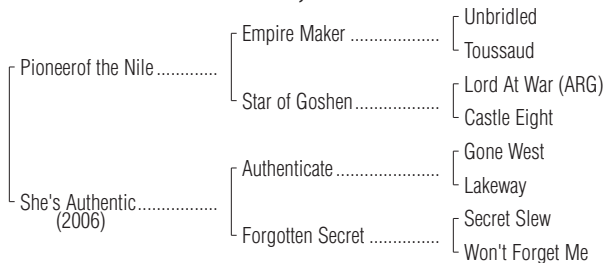

**Barn  
39**

**Hip No.  
1911**

**DARK BAY OR BROWN COLT**  
Foaled March 26, 2012

DARK BAY OR  
BROWN COLT

**By PIONEEROF THE NILE** (2006). Black-type winner of 5 races in 10 starts at 2 and 3, \$1,634,200, CashCall Futurity **[G1]** (HOL, \$400,000), Santa Anita Derby **[G1]** (SA, \$450,000), San Felipe S. **[G2]** (SA, \$120,000), Robert B. Lewis S. **[G2]** (SA, \$120,000), 2nd Kentucky Derby **[G1]** (CD, \$400,000), 3rd Lane's End Breeders' Futurity **[G1]** (KEE, \$50,000). **His first foals are 2-year-olds of 2013.** Sire of winner River Dancer (winner in 1 start, \$42,000). Son of classic winner Empire Maker.

**1st dam**

**SHE'S AUTHENTIC**, by Authenticate. Winner at 3, \$8,685. Dam of 1 other registered foal, a 2-year-old of 2013, which has not started.

**2nd dam**

**Forgotten Secret**, by Secret Slew. 5 wins, 2 to 4, \$58,942, 2nd Katy H.-R (HOU, \$5,000). Dam of 10 foals, 9 to race, 7 winners, including--

**Engagements: Breeders' Cup.**

Foaled in Kentucky.