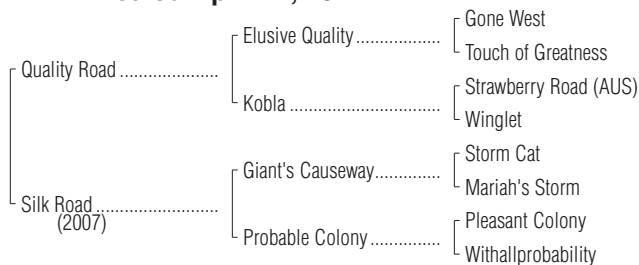

**Barn
22 & 23**

BAY COLT
Foaled April 24, 2012

**Hip No.
1508**

BAY COLT

By QUALITY ROAD (2006). Black-type winner of 8 races, \$2,232,830, Woodward S. [G1] (SAR, \$450,000), Florida Derby [G1] (GP, \$450,000)-ntr, Donn H. [G1] (GP, \$300,000)-ntr, Metropolitan H. [G1] (BEL, \$300,000), Fountain of Youth S. [G2] (GP, \$150,000), Amsterdam S. [G2]-ntr (SAR, \$90,000), Hal's Hope S. [G3] (GP, \$60,000), 2nd Whitney H. [G1] (SAR, \$150,000), Jockey Club Gold Cup S. [G1] (BEL, \$150,000), 3rd Shadwell Travers S. [G1] (SAR, \$100,000). **His first foals are yearlings of 2013.**

1st dam

SILK ROAD, by Giant's Causeway. Unraced. Sister to **Colonial Causeway**. Dam of 1 other registered foal, a 2-year-old of 2013, which has not started.

2nd dam

PROBABLE COLONY, by Pleasant Colony. Unraced. Dam of 5 winners, incl.--