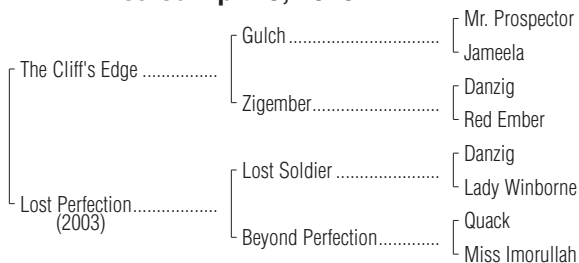

Hip No.  
3926

**BAY FILLY**  
Foaled April 5, 2010

**Barn**  
**35 & 36**

BAY FILLY

**By THE CLIFF'S EDGE** (2001). Black-type winner of \$1,265,258, Toyota Blue Grass S. [G1] (KEE, \$465,000), etc. Sire of 4 crops of racing age, 175 foals, 127 starters, 83 winners of 201 races and earning \$3,512,547, including Our Edge (\$276,888, Barbaro S. [G3] (DEL, \$90,000), etc.), Clifty's Future (\$121,751, Rushaway S. [L] (TP, \$60,140)), black-type-placed I Come From Behind [L] (\$118,885), Jonmil's Edge [L] (\$103,330), Demacmorton (8 wins, \$98,897), The Cliff's End (\$61,456), Alazi (in Peru).

**1st dam**

LOST PERFECTION, by Lost Soldier. Unplaced in 2 starts. Dam of 2 other registered foals, 2 of racing age, including a 2-year-old of 2011, 1 to race.

**2nd dam**

**BEYOND PERFECTION**, by Quack. 4 wins at 2 and 3, \$403,989, Del Mar Debutante S. [G2], Bay Meadows Oaks [G3], Barretts Debutante S. [LR] (FPX, \$82,500), 2nd Sorrento S. [G3], 3rd Oak Leaf S. [G2]. Dam of--