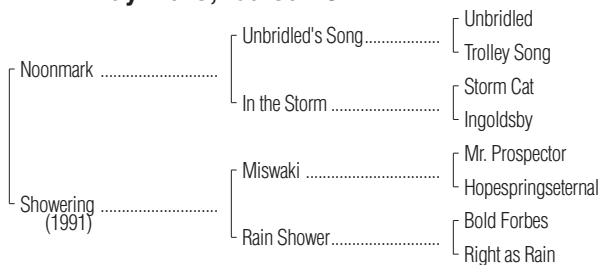

Hip No.
1448

NOON TIME SHOWER
Bay Mare; foaled 2011

Barn
44

NOON TIME SHOWER

By NOONMARK (2003). Black-type winner of \$354,090, Mr. Prospector H. [G3] (GP, \$60,000), etc. Sire of 5 crops of racing age, 180 foals, 116 starters, 75 winners of 221 races and earning \$5,509,409, including Mark My Way (\$287,564, New York Stallion S.-R (BEL, \$60,000), etc.), Exit Stage Left (\$157,750, California Derby [L] (GG, \$60,000), etc.), black-type-placed Downtown At Noon (\$99,650, 3rd Niagara S.-R (FL, \$5,000)), Noon Time Shower (\$70,049), etc. Sire of dam of black-type winner Kanthaka.

RACE RECORD: At 2, once 2nd (Lady Finger S.-R (FL, \$24,255)); at 3, two wins, once 2nd, once 3rd. Earned \$70,049.

PRODUCE RECORD:

2016 Noonshine, f. by Violence. Unplaced in 1 start.

2017 f. by Twirling Candy; 2018 no report.