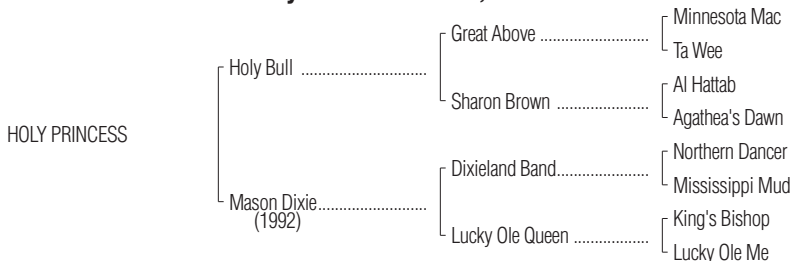

Hip No.  
1238

**HOLY PRINCESS**  
Gray or Roan Mare; foaled 1999

Barn  
45

**By HOLY BULL** (1991). Horse of the year, black-type winner of \$2,481,760, Travers S. **[G1]**, etc. Sire of 18 crops of racing age, 1199 foals, 950 starters, 48 black-type winners, 2 champions, 703 winners of 2327 races and earning \$61,821,597. Sire of dams of 57 black-type winners, including champions Judy the Beauty, Holy Helena, Moahed, Don't Temp Me, and of Caravaggio, Connect, Going Ballistic, Holy Boss, Munnings, Coach Inge, Silver Heart, Cairo Prince, Happy My Way, General Charley, Holy Lute.

RACE RECORD: At 2, unplaced in 2 starts; at 3, once 2nd. Earned \$3,800.

PRODUCE RECORD: 2003, 2008 no report.

2004 Demetra's Prince, g. by Partner's Hero. Placed at 2 and 3, \$6,127.

2005 **SILVER HEART**, f. by Lion Hearted. 15 wins, 2 to 7, \$596,824, West Virginia Jefferson Security Bank Cavada Breeders' Classic S.-R (CT, \$114,-750), Original Gold S.-R (CT, \$30,750), 2nd West Virginia Jefferson Security Bank Cavada Breeders' Classic S.-R (CT, \$49,500), Maryland Million Distaff H.-R (LRL, \$21,070), Maryland Million Distaff H.-R (LRL, \$21,000), Sadie Hawkins S.-R (CT, \$10,250), My Sister Pearl S.-R (CT, \$10,190), 3rd West Virginia Jefferson Security Bank Cavada Breeders' Classic S.-R (CT, \$24,750).