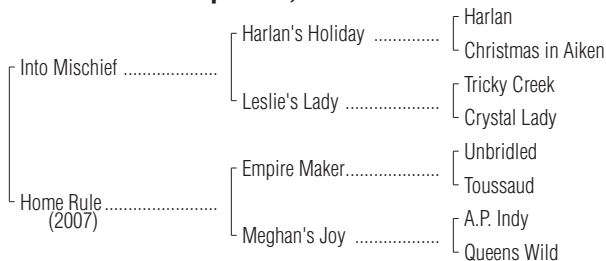

**Barn
3 & 4**

BAY FILLY
Foaled April 29, 2017

**Hip No.
59**

BAY FILLY

By INTO MISCHIEF (2005). Black-type winner of \$597,080, CashCall Futurity [G1] (HOL, \$403,000), etc. Sire of 6 crops of racing age, 472 foals, 294 starters, 24 black-type winners, 210 winners of 543 races and earning \$23,729,179, 3 champions, including Miss Mischief (\$522,980, Bessarabian S. [G2] (WO, \$120,000(CAN)), etc.), Conquest Enforcer (\$520,140, Mathis Brothers Mile S. [G2] (SA, \$120,000), etc.), and of Goldencents [G1] (7 wins, \$3,044,000), Practical Joke [G1] (to 3, 2017, \$1,395,000).

1st dam

HOME RULE, by Empire Maker. Winner at 4, \$62,336. Dam of 4 registered foals, 3 of racing age, including a 2-year-old of 2017, 2 to race, 1 winner--Hardly Home (g. by Hard Spun). Winner at 3 and 4, 2017, \$60,576.