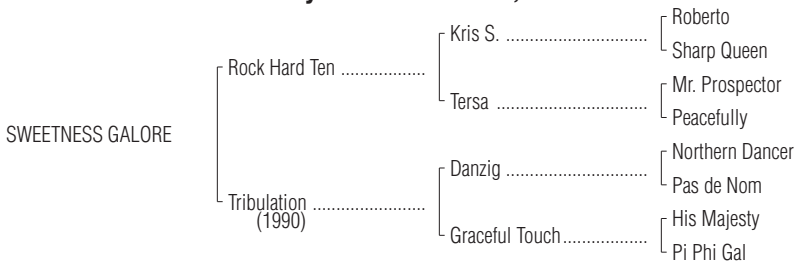

Consigned by Rosilyn Polan (Sunday Morning Thoroughbreds),  
**Hip No.** Agent **Barn**  
**3244** **SWEETNESS GALORE** **18**  
**Dark Bay or Brown Mare; foaled 2010**

**By ROCK HARD TEN** (2001). Black-type winner of \$1,870,380, Santa Anita H. [G1] (SA, \$600,000), etc. Sire of 9 crops of racing age, 570 foals, 419 starters, 25 black-type winners, 304 winners of 917 races and earning \$25,782,885, including champions Arezzo (\$115,850, Clasico OSAF [G2] twice, etc.), Tonito M. (7 wins, \$523,812, Oklahoma Derby [G3] (RP, \$240,000), etc.), and of Nereid (3 wins, \$303,800, American Oaks S. [G1] (HOL, \$100,000), etc.). Sire of dams of black-type winners Hard Study, Ten City.

**1st dam**

**TRIBULATION**, by Danzig. 5 wins at 3 and 4, \$379,300, Queen Elizabeth II Challenge Cup S. [G1], Gallorette H. [G3], Boiling Springs H. [G3], 2nd Yellow Ribbon Invitational S. [G1], 3rd Black Helen H. [G3]. Dam of 5 other registered foals, 5 of racing age, 3 to race, 3 winners, including--

**BOLD HAWK** (g. by Silver Hawk). 3 wins at 3, \$364,826, Hawthorne Derby [G3] (HAW, \$141,000), 2nd Red Smith H. [G2] (AQU, \$30,000), 3rd Hollywood Derby [G1] (HOL, \$60,000), Bowling Green H. [G2] (BEL, \$15,000), Red Smith H. [G2] (AQU, \$15,000), John's Call S.-R (SAR, \$7,500).