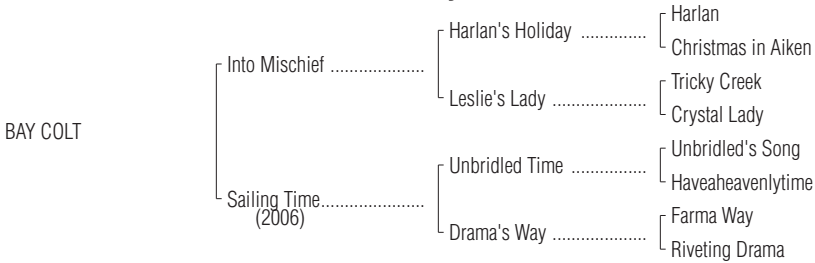

Hip No.
578

BAY COLT
Foaled May 7, 2016

Barn
27

By INTO MISCHIEF (2005). Black-type winner of \$597,080, CashCall Futurity [G1] (HOL, \$403,000), etc. Sire of 5 crops of racing age, 318 foals, 169 starters, 13 black-type winners, 103 winners of 300 races and earning \$13,961,605, including champion Miss Mischief (\$522,980, Bessarabian S. [G2] (WO, \$120,000(CAN)), etc.), and of Goldencents (7 wins, \$3,044,000, Breeders' Cup Dirt Mile [G1] (SA, \$550,000) twice, etc.), Vicar's in Trouble [G2] (4 wins, \$1,228,292), Vyjack [G2] (7 wins, \$1,161,900).

1st dam

Sailing Time, by Unbridled Time. 6 wins at 2 and 3, \$157,477, 2nd Cassidy S. (CRC, \$22,000). Dam of 3 registered foals, 2 of racing age, including a 2-year-old of 2016, 1 to race, 1 winner-- Moonlit Sea (f. by A. P. Warrior). Winner at 2, \$33,405.

2nd dam

DRAMA'S WAY, by Farma Way. 2 wins in 2 starts at 3, \$31,080, Scarlet and Gray H.-R (BEU, \$24,000). Dam of 4 foals, 3 to race, all winners, including-- **Sailing Time** (f. by Unbridled Time). Black-type-placed winner, above.

3rd dam

RIVETING DRAMA, by Notebook. Unraced. Half-sister to **Gamboa Road Gang** (2nd Premio Union de Preparadores). Dam of 9 foals, all winners, incl.--

BIG DRAMA. 11 wins in 19 starts, 2 to 5, \$2,746,060, champion sprinter, Breeders' Cup Sprint [G1] (CD, \$1,080,000), Smile Sprint H. [G2] (CRC, \$201,810), Boyd Gaming's Delta Jackpot S. [G3] (DED, \$450,000), Mr. Prospector S. [G3] (GP, \$60,000)-ntr, 6 fur. in 1:08, Red Legend S. [L] (CT, \$144,000), Florida Stallion In Reality S.-R (CRC, \$240,000), Florida Stallion Affirmed S.-R (CRC, \$90,000), etc. Set ntr at Gulfstream Park, 7 fur. in 1:20 4/5. Sire.