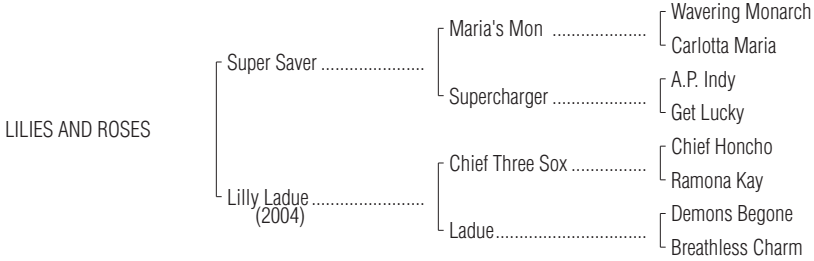

Hip No.  
4489

**LILIES AND ROSES**  
Chestnut Filly; foaled 2012

Barn  
47

**By SUPER SAVER** (2007). Classic winner of \$1,889,766, Kentucky Derby [G1] (CD, \$1,425,200), etc. Sire of 3 crops of racing age, 309 foals, 196 starters, 10 black-type winners, 114 winners of 200 races and earning \$8,-396,433, including champion Runhappy (7 wins, \$1,481,300, Breeders' Cup Sprint [G1] (KEE, \$820,000)-ntr, etc.), and of Competitive Edge (\$519,280, Hopeful S. [G1] (SAR, \$210,000), etc.), Embellish the Lace (\$441,540, Alabama S. [G1] (SAR, \$360,000)), I Spent It [G2] (\$347,640).

**1st dam**

**LILLY LADUE**, by Chief Three Sox. 3 wins at 2 and 3, \$117,950, Texas Stallion S.-R (LS, \$75,000), 3rd Two Altazano S.-R (HOU, \$13,750). Dam of 5 other registered foals, 5 of racing age, including a 2-year-old of 2016, 4 to race, 2 winners--

Mendota (g. by Grand Slam). 3 wins at 2 and 5, 2016, \$116,212.

Christinas Charm (f. by Political Force). 5 wins, 2 to 6, 2016, \$114,760.

Ninety One Assault (g. by Artie Schiller). Placed at 2 and 3, 2016, \$35,850.

comesthebride S. [G3] (GP, \$60,000), Appalachian S. [L] (KEE, \$70,370),

2nd Sands Point S. [G3] (BEL, \$22,960), 3rd Miss Grillo S. [L] (BEL, \$9,284).

**LILLY LADUE** (f. by Chief Three Sox). Black-type winner, above.