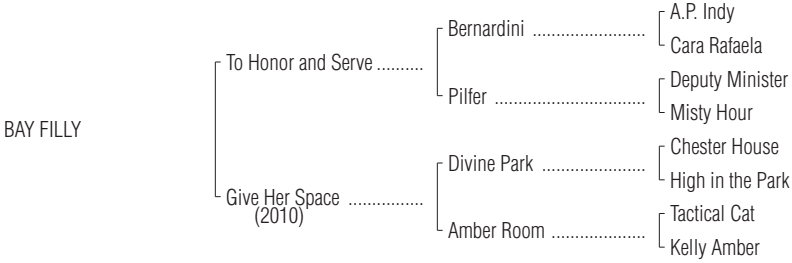

Hip No.
3735

BAY FILLY
Foaled March 12, 2016

Barn
20 & 21

By TO HONOR AND SERVE (2008). Black-type winner of 8 races, 2 to 4, \$1,-798,840, Woodward S. **[G1]** (SAR, \$450,000), Cigar Mile H. **[G1]** (AQU, \$150,000), etc. Brother to black-type winner Angela Renee, half-brother to black-type winner Elnaawi. **His first foals are 2-year-olds of 2016.** Sire of 3 winners, Honor Thy Father (\$30,545, 3rd Ellis Park Juvenile S. (ELP, \$7,500)), State of Honor (placed, 3rd Victoria S. [L] (WO, \$15,000 (CAN))), Honor River (in 2 starts, \$35,890), French General (\$7,138).

1st dam

GIVE HER SPACE, by Divine Park. Placed at 2 and 3, \$32,869. Dam of 1 registered foal, none of racing age.

2nd dam

AMBER ROOM, by Tactical Cat. Winner at 4, \$17,884. Dam of-- Game On Bro. Winner at 3 and 4, 2016, \$51,946.