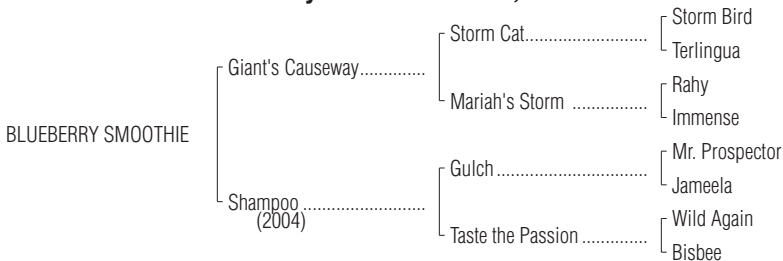

**BLUEBERRY SMOOTHIE**

Dark Bay or Brown Mare; foaled 2010

**By GIANT'S CAUSEWAY** (1997). European horse of the year, black-type winner of \$3,078,989, Esat Digifone Irish Champion S. [G1], etc. Leading sire 3 times, sire of 12 crops of racing age, 2246 foals, 1670 starters, 155 black-type winners, 8 champions, 1099 winners of 3149 races and earning \$134,467,480. Sire of dams of 44 black-type winners, including champions Soft Falling Rain, Warhorse, An Serafini, and of Verrazano, Planteur (IRE), Evening Jewel, Beauty Parlour, Escado, Cassatt, Eden's Moon.

**1st dam**

**SHAMPOO**, by Gulch. 7 wins, 2 to 4, \$213,075, Washington's Lottery H. (EMD, \$34,650), Federal Way H. (EMD, \$32,175), Boeing H. (EMD, \$27,500), Irish Day H. (EMD, \$24,750), U.S. Bank S. (EMD, \$24,750), etc. Dam of 2 registered foals, 2 of racing age, 2 to race, 2 winners--

**BLUEBERRY SMOOTHIE** (f. by Giant's Causeway). Black-type winner, see || record.

Sol d'Oro (g. by Medaglia d'Oro). Winner at 4, 2015, \$21,810.

**2nd dam**

**TASTE THE PASSION**, by Wild Again. 3 wins at 2, \$142,210, WTBA Lassie S. [L] (EMD, \$29,700), Mona Lisa S. (EMD, \$23,760), 2nd Washington Breeders' Cup Oaks [L] (EMD, \$20,000), Federal Way H. (EMD, \$9,600), etc. Half-sister to **BISBEE'S PROSPECT** (3 wins, \$58,790). Dam of--