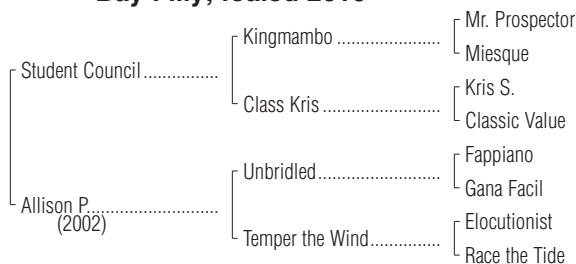

**Barn
36**

ALLI LEIGH
Bay Filly; foaled 2010

**Hip No.
981**

ALLI LEIGH

By STUDENT COUNCIL (2002). Black-type winner of \$1,567,731, Pacific Classic S. [G1] (DMR, \$600,000)-tr, etc. **His first foals are 3-year-olds of 2013.** Sire of 119 foals, 59 starters, 33 winners of 56 races and earning \$1,253,753, including Sister Ginger (to 3, 2013, \$193,836, Indiana Grand S. [L] (IND, \$75,795), etc.), Private Tutor (\$105,030, Nick Shuk Memorial S. (DEL, \$34,500), etc.), black-type-placed Yougotthatgoinforu [L] (\$87,895), Alli Leigh [L] (\$87,605), Snappy Girl (\$84,221), etc.

2nd dam

TEMPER THE WIND, by Elocutionist. 3 wins in 3 starts at 3, \$36,600. Half-sister to **TO THE LIGHTHOUSE** [L] (\$346,219). Dam of 10 winners, incl.--
STEM THE TIDE (f. by Proud Truth). 13 wins, 2 to 5, \$405,093, Carousel H. [G3], Carousel S. [G3], Straight Deal H. [L] (LRL, \$45,000), Queen Isabella H. [L] (LRL, \$30,000), Union County S. (MTH, \$21,000), 2nd Konica Long Look H. [G2], Hilltop S. [L] (PIM, \$11,370), etc. Producer.