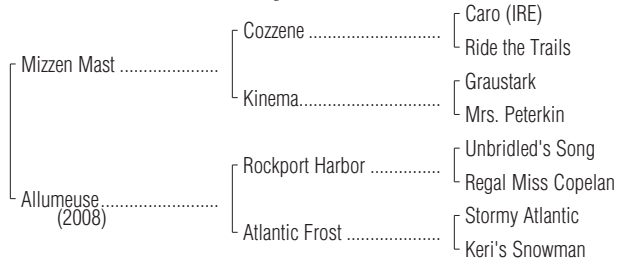

Consigned by Winter Quarter Farm, Agent for  
the Estate of Eric N. Kronfeld

Barn  
28

**BAY COLT**

Hip No.  
558

Foaled February 5, 2013

BAY COLT

**By MIZZEN MAST** (1998). Black-type winner of \$554,146, Malibu S. [G1], etc. Sire of 8 crops of racing age, 657 foals, 472 starters, 26 black-type winners, 326 winners of 918 races and earning \$26,073,236, including Flotilla (FR) (hwt. in France, \$916,282, Breeders' Cup Juvenile Fillies Turf [G1] (SA, \$540,000), etc.), Mizdirection (\$1,169,621, Breeders' Cup Turf Sprint [G1] (SA, \$540,000), etc.), Mast Track (\$928,835, Hollywood Gold Cup S. [G1] (HOL, \$450,000)-ntr, etc.), Ultimate Eagle [G1] (\$547,800).

**1st dam**

ALLUMEUSE, by Rockport Harbor. Placed at 3, \$21,700, in N.A./U.S. (Total: \$22,577). This is her first foal.

**2nd dam**

**ATLANTIC FROST**, by Stormy Atlantic. 7 wins, 3 to 5, \$201,930, Yo Tambien S. (HAW, \$29,430), Reluctant Guest S. (AP, \$25,575), Possibly Perfect S. (AP, \$25,350), 2nd Possibly Perfect S. (AP, \$8,500). Sister to **SNOW LASS**. Dam of 3 other foals, 1 to race--

Sandy Key Gal. 3 wins at 2 and 3, placed at 4, 2013, \$108,383.

**3rd dam**

KERI'S SNOWMAN, by Frosty the Snowman. Unraced. Sister to **PALLISER**

**BAY**. Dam of 9 foals, 8 to race, all winners, including--