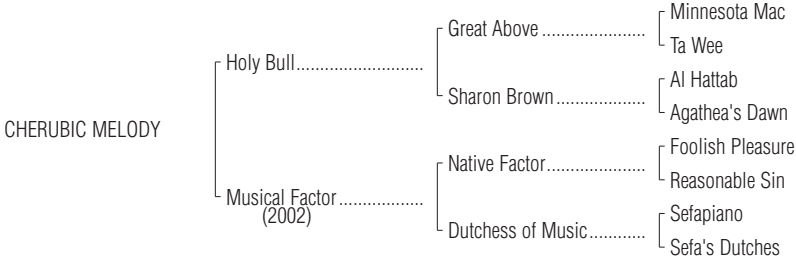

Hip No.
2594

CHERUBIC MELODY
Chestnut Filly; foaled 2010

Barn
1 & 2 & 6

By HOLY BULL (1991). Horse of the year, black-type winner of \$2,481,760, Travers S. [G1], etc. Sire of 16 crops of racing age, 1171 foals, 893 starters, 46 black-type winners, 649 winners of 1967 races and earning \$54,-922,718, including champions Macho Uno (\$1,851,803, Breeders' Cup Juvenile [G1], etc.), and of Dream Chief [G2] (hwt. in Italy), Giacomo (\$2,-537,316, Kentucky Derby [G1] (CD, \$1,639,600), etc.), Flashy Bull (\$844,-313, Stephen Foster H. [G1] (CD, \$498,863), etc.), Confessional [G1].

1st dam

MUSICAL FACTOR, by Native Factor. 3 wins at 2 and 3, \$107,871, Michigan Juvenile Fillies S.-R (GLD, \$47,671), Regret S.-R (GLD, \$27,000), 2nd Sickle's Image S.-R (GLD, \$10,000), 3rd Plymouth S.-R (GLD, \$5,500). Sister to **DUBLIN DUTCHESS**, **Rhythm in Motion**. Dam of 2 other registered foals, 2 of racing age, including a 2-year-old of 2013, 1 to race--Musical Duchess (f. by Holy Bull). 10 wins, 2 to 4, 2013 in Mexico.

2nd dam

DUTCHESS OF MUSIC, by Sefapiano. 2 wins at 3, \$15,652. Sister to **Miss Livingston**. Dam of 9 foals, 8 to race, 7 winners, including--

DUBLIN DUTCHESS (f. by Native Factor). 9 wins, 2 to 8, \$237,479, Michigan Sire S.-R (GLD, \$84,533), Sickle's Image S.-R (GLD, \$30,000), 2nd Michigan Juvenile Fillies S.-R (GLD, \$15,180), Larkspur H.-R (PNL, \$10,-000) twice, Temptress S.-R (GLD, \$10,000).