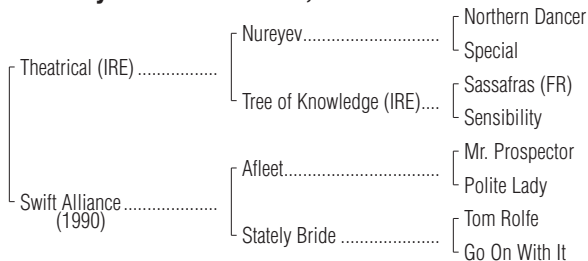

**Barn
21**

SOCIETY DOLL

**Hip No.
3445**

Dark Bay or Brown Mare; foaled 2003

SOCIETY DOLL

By THEATRICAL (IRE) (1982). Champion grass horse, black-type winner of \$2,840,500, Breeders' Cup Turf **[G1]**, etc. Sire of 22 crops of racing age, 1051 foals, 823 starters, 80 black-type winners, 2 champions, 548 winners of 1690 races and earning \$78,707,292. Among the leading broodmare sires, sire of dams of 58 black-type winners, including champions English Channel, Numerous Times, Shillelagh Slew, Mi Amigo Guelo, Theatrical Award, Mission Possible, Kalimdor, and of Rail Link, Coil.

1st dam

SWIFT ALLIANCE, by Afleet. 4 wins at 2 and 3, \$82,542, Belle Isle S. (DET, \$15,975), 2nd Star Shoot S. [L] (WO, \$15,358(CAN)). Sister to **White Ensign** [L], half-sister to **DANCEWITHTHEBRIDE**, **CALLMEANICEPICK**.

Dam of 12 registered foals, 12 of racing age, 10 to race, 9 winners, incl.--

SKY ALLIANCE (f. by Sky Classic). 2 wins at 2, \$325,733, Natalma S. || **[G3]**, Cup and Saucer S.-R (WO, \$150,000(CAN)). Producer.