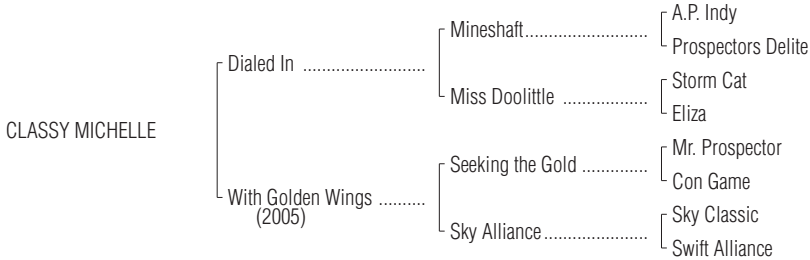

Hip No.
1133

Barn
31

CLASSY MICHELLE

Dark Bay or Brown Filly; foaled 2014

By DIALED IN (2008). Black-type winner of \$941,936, Florida Derby **[G1]** (GP, \$600,000), etc. Sire of 2 crops of racing age, 174 foals, 95 starters, 7 black-type winners, 57 winners of 99 races and earning \$4,830,427, including Gunnevera (\$1,627,200, Xpressbet Fountain of Youth S. **[G2]** (GP, \$235,600), etc.), The Tabulator (\$203,550, Iroquois S. **[G3]** (CD, \$88,350), etc.), Chalon (\$292,295, Jersey Girl S. [L] (BEL, \$90,000), etc.), It's Your Nickel [L] (\$177,720), Ruffenuff (\$118,098), Ms Locust Point (\$110,760).

1st dam

WITH GOLDEN WINGS, by Seeking the Gold. Placed at 3, \$20,002, in Canada. (Total: \$19,462). Dam of 4 other registered foals, 4 of racing age, including a 2-year-old of 2018, 2 to race, 2 winners, including-- Sound of Freedom (g. by War Front). 4 wins, 2 to 6, 2017, \$138,639.

2nd dam

SKY ALLIANCE, by Sky Classic. 2 wins at 2, \$325,733, Natalma S. **[G3]**, Cup and Saucer S.-R (WO, \$150,000(CAN)). Sister to **CLASSIC ALLIANCE**. Sent to Japan. Dam of 6 winners, including--
Audit Ale (c. by Heart's Cry). Winner at 2, 2017, ¥13,446,000, in Japan, 2nd Hagi S. (Total: \$119,935).