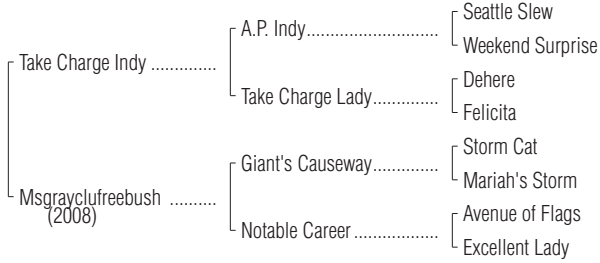

Hip No.
158

DARK BAY OR BROWN FILLY
Foaled April 8, 2015

Barn
8

DARK BAY OR
BROWN FILLY

By TAKE CHARGE INDY (2009). Black-type winner of 3 races, 2 to 4, \$1,103,-496, Florida Derby [G1] (GP, \$600,000), Alysheba S. [G2] (CD, \$202,309), 2nd Clark H. [G1] (CD, \$85,824), Skip Away S. [G3] (GP, \$20,000), Arlington-Washington Futurity [G3] (AP, \$18,400), 3rd Donn H. [G1] (GP, \$50,000), Fayette S. [G2] (KEE, \$15,000). Half-brother to black-type winner Will Take Charge. **His first foals are yearlings of 2016.** Son of horse of the year A.P. Indy, leading sire twice, sire of 155 black-type winners.

1st dam

MSGRAYCLUFREEBUSH, by Giant's Causeway. 2 wins at 4, \$11,620. Dam of 1 registered foal, a 2-year-old of 2016.

2nd dam

NOTABLE CAREER, by Avenue of Flags. 3 wins at 2, \$327,855, Oak Leaf S. [G1], Landaluce S. [G3], 2nd Del Mar Debutante S. [G1], CTBA S.-R (DMR, \$25,000). Sister to **Red Velvet**. Dam of 3 other winners, incl.-- Land of the Giants. 3 wins in 6 starts at 4, \$98,635. Sire.

Engagements: Breeders' Cup.

Foaled in Kentucky. (KTDF).