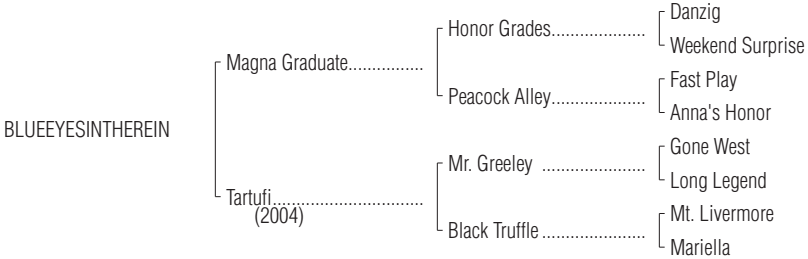

Hip No.
208

BLUEEYESINTHEREIN
Dark Bay or Brown Mare; foaled 2010

Barn
3 & 4

By MAGNA GRADUATE (2002). Black-type winner of \$2,582,816, Clark H. [G2] (CD, \$355,570), etc. Sire of 3 crops of racing age, 151 foals, 94 starters, 5 black-type winners, 58 winners of 135 races and earning \$3,-111,299, including Jessica's Star (at 3, 2014, \$347,600, Iowa Derby [G3] (PRM, \$150,000), etc.), Blueeyesintherein (\$209,313, Debutante S. [G3] (CD, \$66,086), etc.), Magna Breeze (\$112,324, Texas Horse Racing Hall of Fame S.-R (RET, \$30,000)), Academy Bay (at 2, 2014, \$70,620).

1st dam

TARTUFI, by Mr. Greeley. Winner at 2, \$8,690. Sent to Australia. Dam of 4 registered foals, 3 of racing age, 3 to race, 2 winners--

BLUEEYESINTHEREIN (f. by Magna Graduate). Black-type winner, see || record.