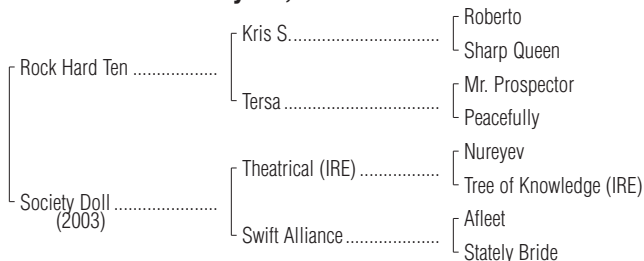

Hip No.  
368

**DARK BAY OR BROWN COLT**  
Foaled May 16, 2013

Barn  
3 & 4

DARK BAY OR  
BROWN COLT

**By ROCK HARD TEN** (2001). Black-type winner of \$1,870,380, Santa Anita H. [G1] (SA, \$600,000), etc. Sire of 5 crops of racing age, 417 foals, 294 starters, 16 black-type winners, 190 winners of 421 races and earning \$13,635,847, including Nereid (\$303,800, American Oaks S. [G1] (HOL, \$100,000), etc.), Doubles Partner (\$684,950, American Turf S. [G2] (CD, \$119,367), etc.), Capital Plan (\$305,800, Santa Barbara H. [G2] (SA, \$90,000), etc.), Black Onyx [G3] (\$407,810), Lady Ten [G3] (\$247,814).

**1st dam**

SOCIETY DOLL, by Theatrical (IRE). Winner in 2 starts at 2, \$20,750. Dam of 5 registered foals, 5 of racing age, including a 2-year-old of 2014, 1 to race-- Fela Kuti (c. by Johannesburg). 2 wins at 3, \$21,624.